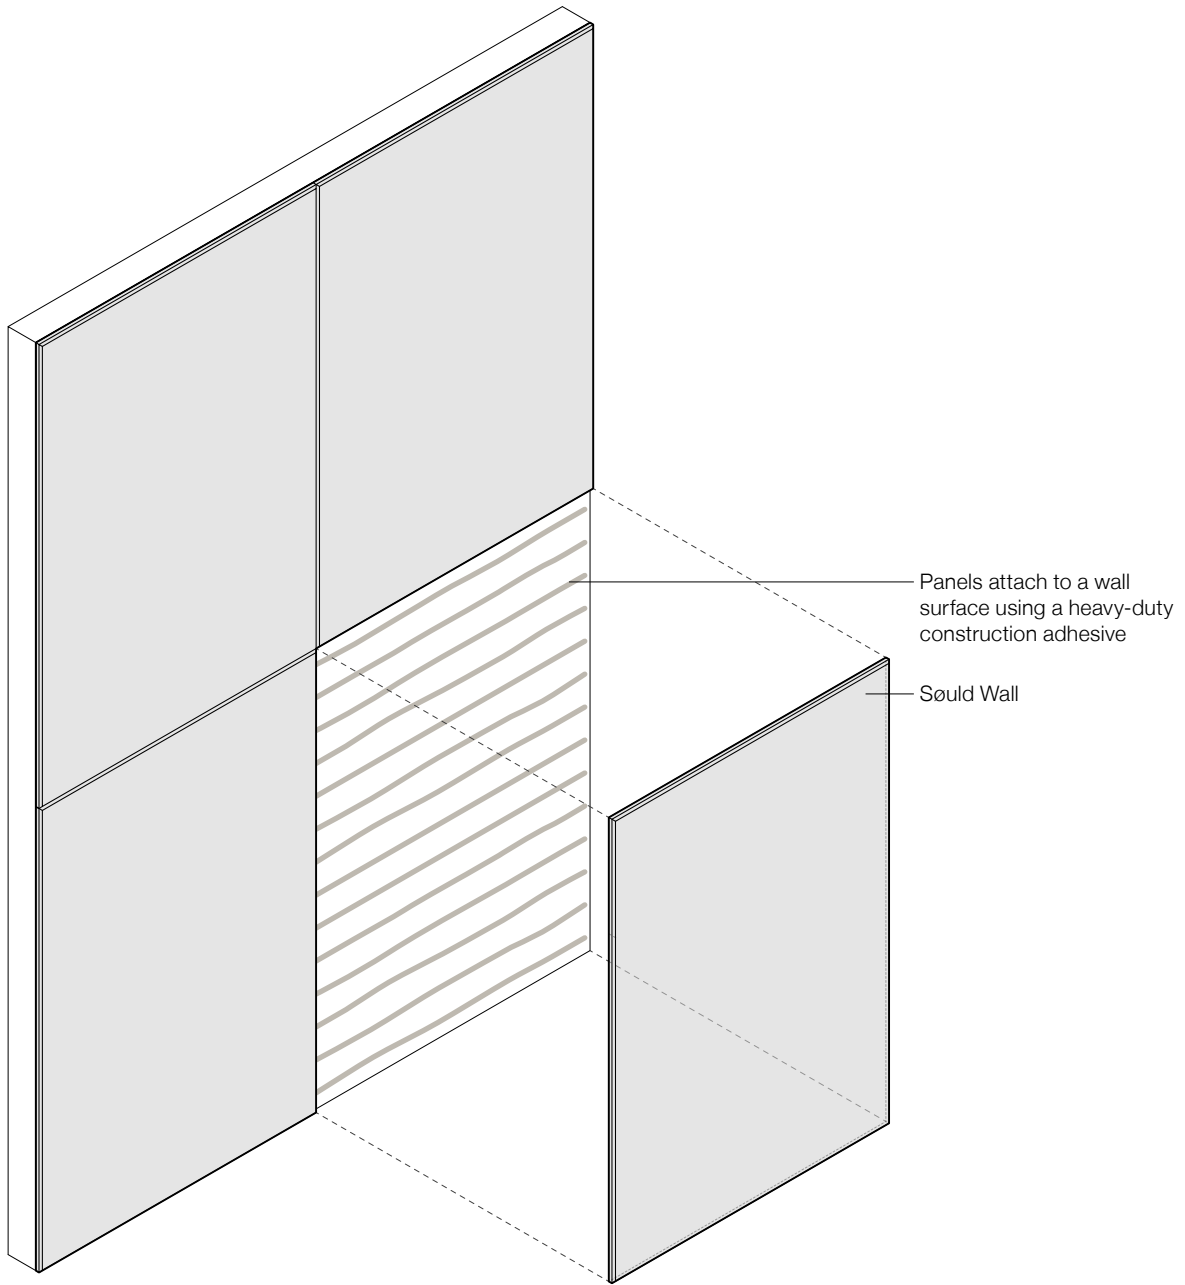

Exploded Axonometric